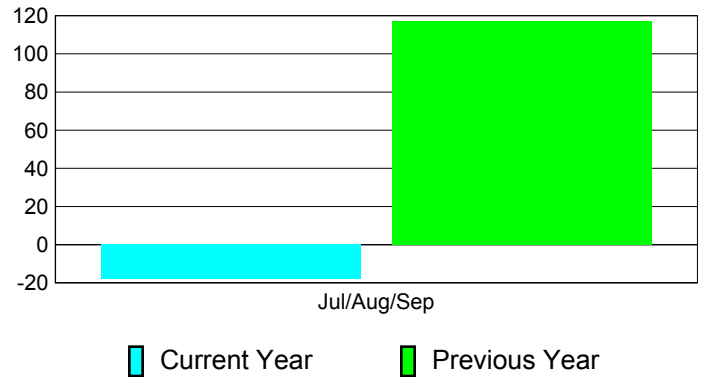

**Membership Results
2011-2012**

**Membership
2010-2011**

Month	Net Memb Goal	Actual New Memb	Actual Dropped Memb	Gain/Loss of Memb	Gain/Loss of Memb
Jul/Aug/Sep		58	-76	-18	117
Totals		58	-76	-18	117

Membership Results 2011-2012

Goal, New, Dropped, Gain/Loss

Comparison of Membership Gain/Loss

Current Year Compared to the Previous Year

Gender Comparison 2011-2012

Jul/Aug/Sep

Male Female