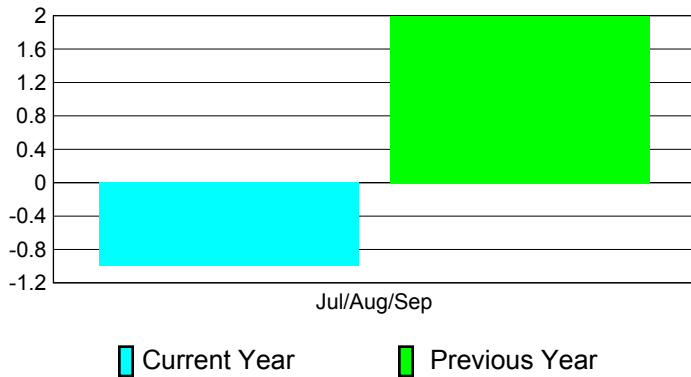

2011-2012 GMT Reports for District (or Undistricted) **District 322C1**

GMT: **SANGEETA JATIA**

Location: **INDIA**

GMT CA: **6**

CLUBS

**Club Results
2011-2012**

**Clubs
2010-2011**

Month	New Club Goal	Actual New Clubs	Actual Dropped Clubs	Gain/Loss of Clubs	Gain/Loss of Clubs
Jul/Aug/Sep		0	-1	-1	2
Totals		0	-1	-1	2

Club Results 2011-2012

Goal, New, Dropped, Gain/Loss

Comparison of Club Gain/Loss

Current Year Compared to the Previous Year

YTD Status Quo Clubs 2011-2012

Status Quo Clubs Compared to Status Quo Members

MEMBERSHIP