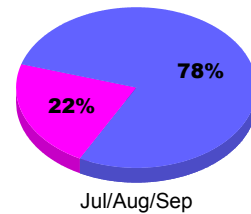

**Membership Results
2011-2012**

**Membership
2010-2011**

Month	Net Memb Goal	Actual New Memb	Actual Dropped Memb	Gain/Loss of Memb	Gain/Loss of Memb
Jul/Aug/Sep		58	-76	-18	117
Totals		58	-76	-18	117

Membership Results 2011-2012

Goal, New, Dropped, Gain/Loss

Comparison of Membership Gain/Loss

Current Year Compared to the Previous Year

Gender Comparison 2011-2012

Jul/Aug/Sep

Male Female