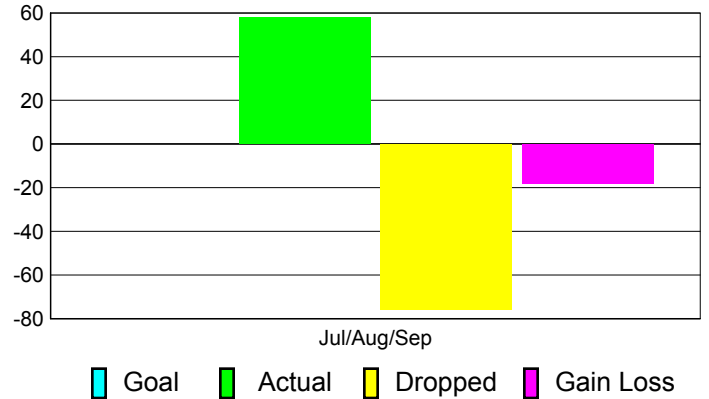

Membership Results 2011-2012

Goal, New, Dropped, Gain/Loss

Comparison of Membership Gain/Loss

Current Year Compared to the Previous Year